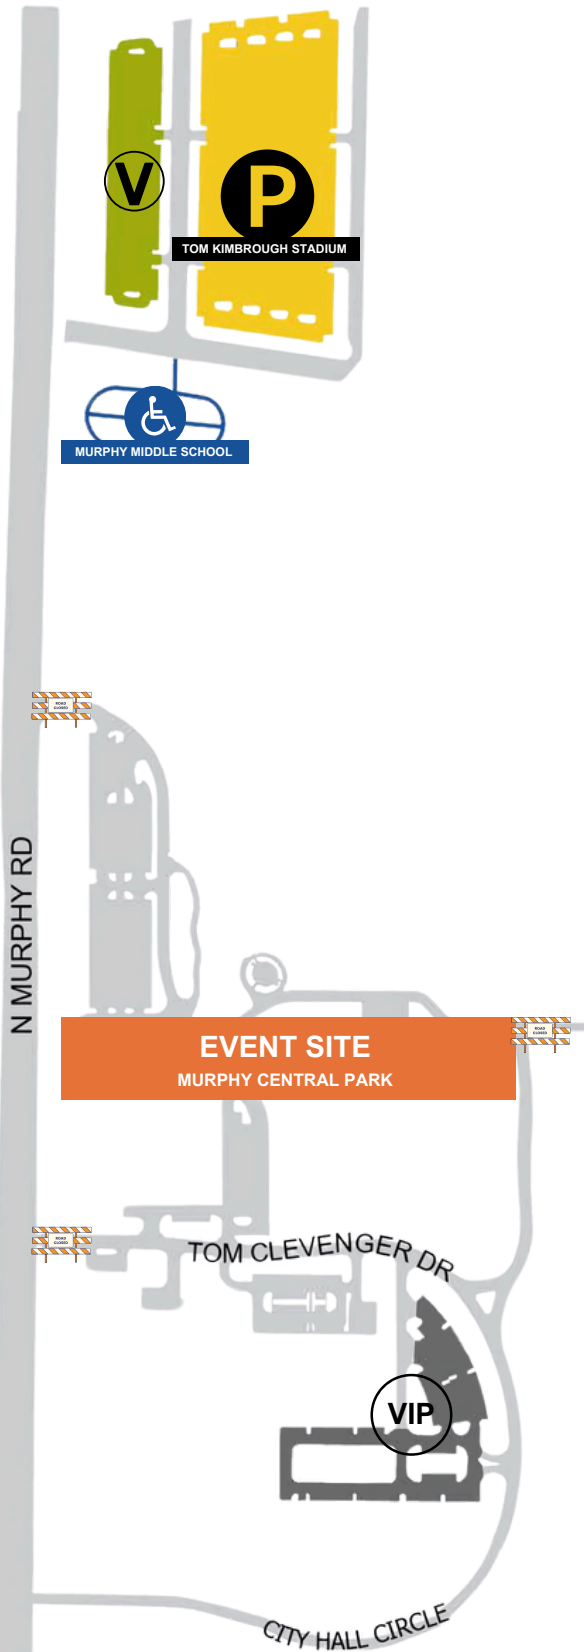

# MURPHY MAIZE DAYS PARKING MAP

## KEY

-  Event Parking ■
-  Accessible Parking ■
-  VIP Parking ■  
*must have proper credentials*
-  Vendor Parking ■

FREE Parking at Tom Kimbrough Stadium  
 \$10 VIP parking at City Hall Complex  
*subject to availability*

### NO ON-SITE EVENT PUBLIC PARKING

VIP PARKING - ENTER THORUGH CITY HALL CIR.  
 ADA PARKING AT MURPHY MIDDLE SCHOOL  
 SHUTTLE SERVICE AVAILABLE FOR ADA/HANDICAP

VENDOR PARKING LOCATED AT TOM KIMBROUGH STADIUM

**NO ALCOHOL PERMITTED OFF EVENT GROUNDS**

**NO SHUTTLE AVAILABLE**